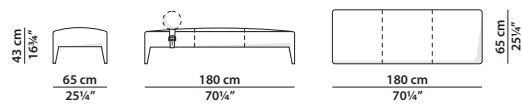

MADE IN ITALY

FREUD Baxter P.

180 x 65 h43

Panca. Bench.

65 ø22

Rullo. Roll.